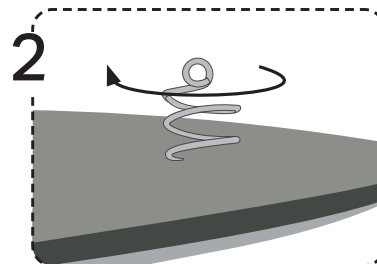

FIXATION PLAFOND

CEILING FIXING

1