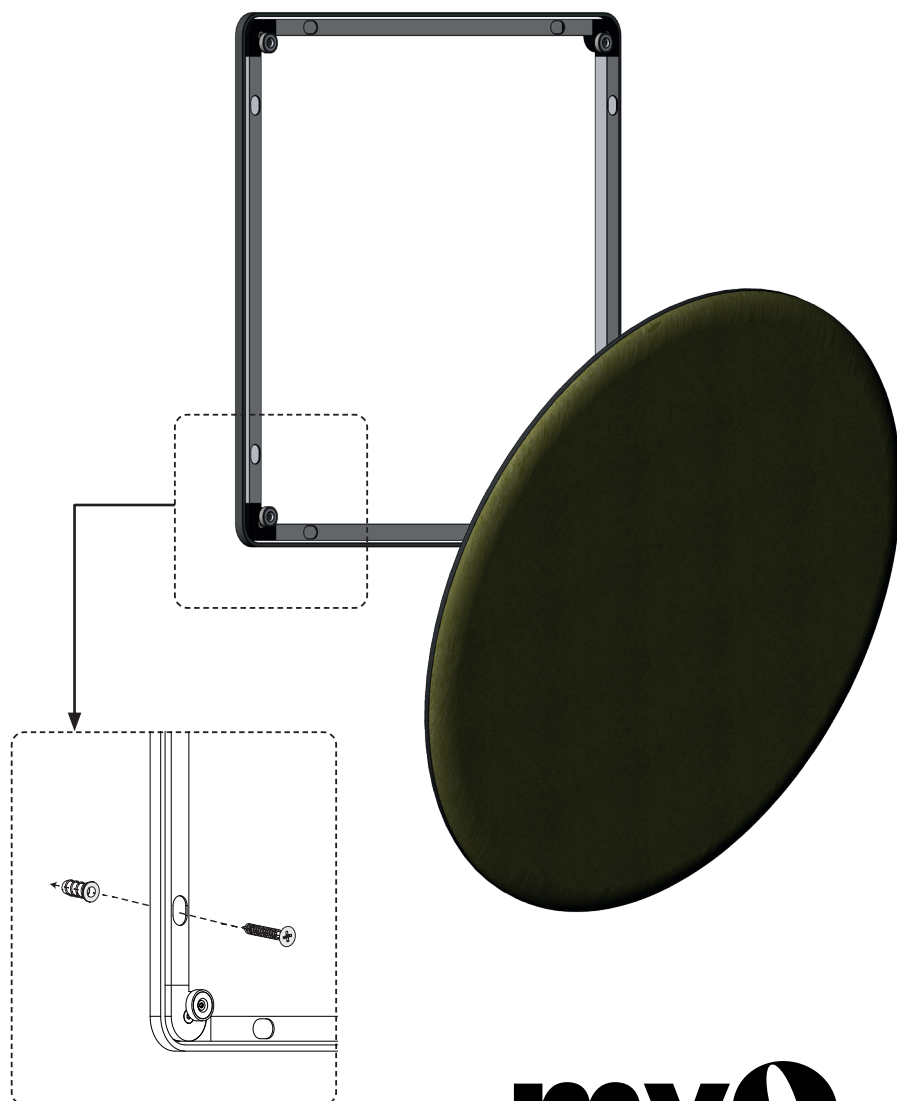

X1

X4

X4

! cf. côtes perçage
cf. drilling sizes

REF. NOT-PANAC-QUIETO_0124

myo