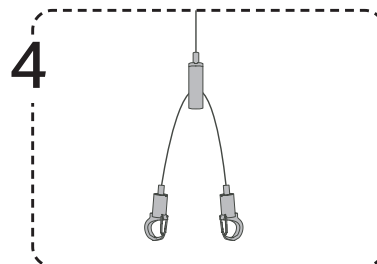

FIXATION PLAFOND

CEILING FIXING

1