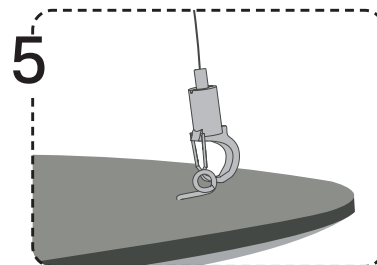

FIXATION PLAFOND

CEILING FIXING

1