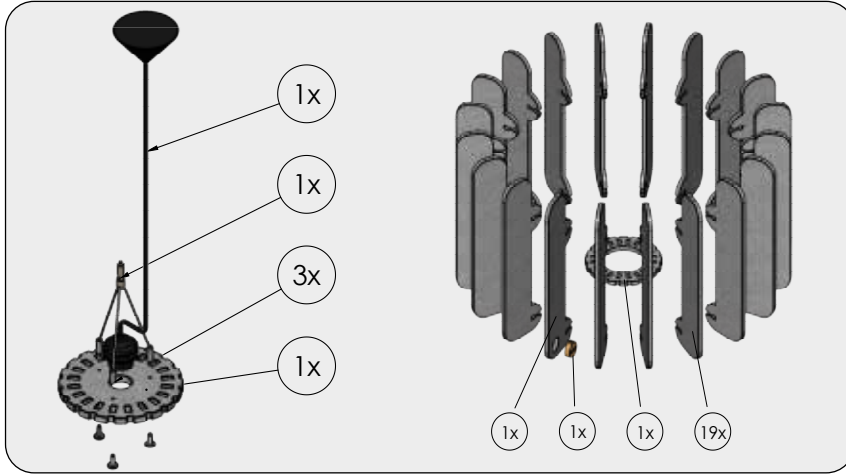

SUSPENSION SUSPENSION / HÄNGELEUCHE

KINÔ

1

2

REF. NOT-SUSPENSIONKINO_0622

myo
[working privacy]