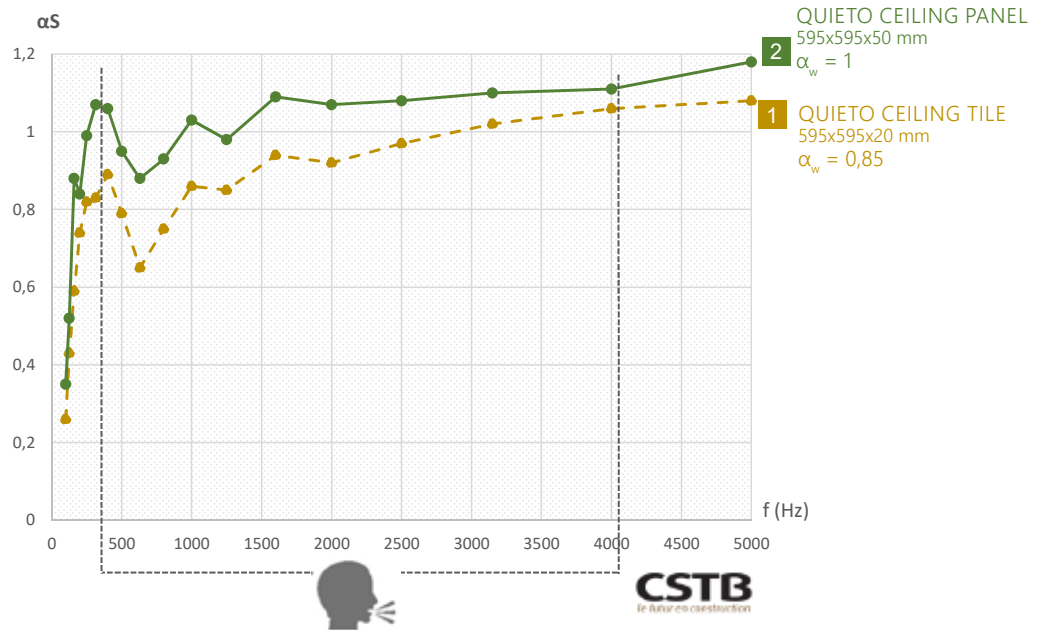

QUIETO

Ceiling Tile & Panel

myo-solutions.com

Acoustic

Unit of measurement for ceiling product's acoustic is α_w
The absorption coefficient α_w (alpha w) is used to characterise a product's performance through a unique value. It ranges between 0 (product totally reflective) and 1 (product totally absorbent).
The more α_w is closer to 1, the better the absorption

f (Hz)	α_s	
	CEILING TILE	CEILING PANEL
100	0,26	0,35
125	0,43	0,52
160	0,59	0,88
200	0,74	0,84
250	0,82	0,99
315	0,83	1,07
400	0,89	1,06
500	0,79	0,95
630	0,65	0,88
800	0,75	0,93
1000	0,86	1,03
1250	0,85	0,98
1600	0,94	1,09
2000	0,92	1,07
2500	0,97	1,08
3150	1,02	1,10
4000	1,06	1,11
5000	1,08	1,18

NF EN ISO 354