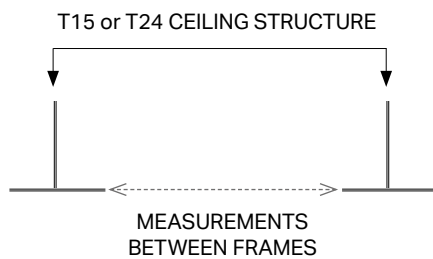

NF EN ISO 354

QUIETO

Ceiling Tile & Panel

myo-solutions.com

Fixing systems

Indicate dimensions when ordering.

		AVERAGE WEIGHTS (KG) Without packaging
QUIETO CEILING TILE		
	600x600 mm	1,2
	600x1200 mm	2,2
QUIETO CEILING PANEL		
	600x600 mm	1,6
	600x1200 mm	3