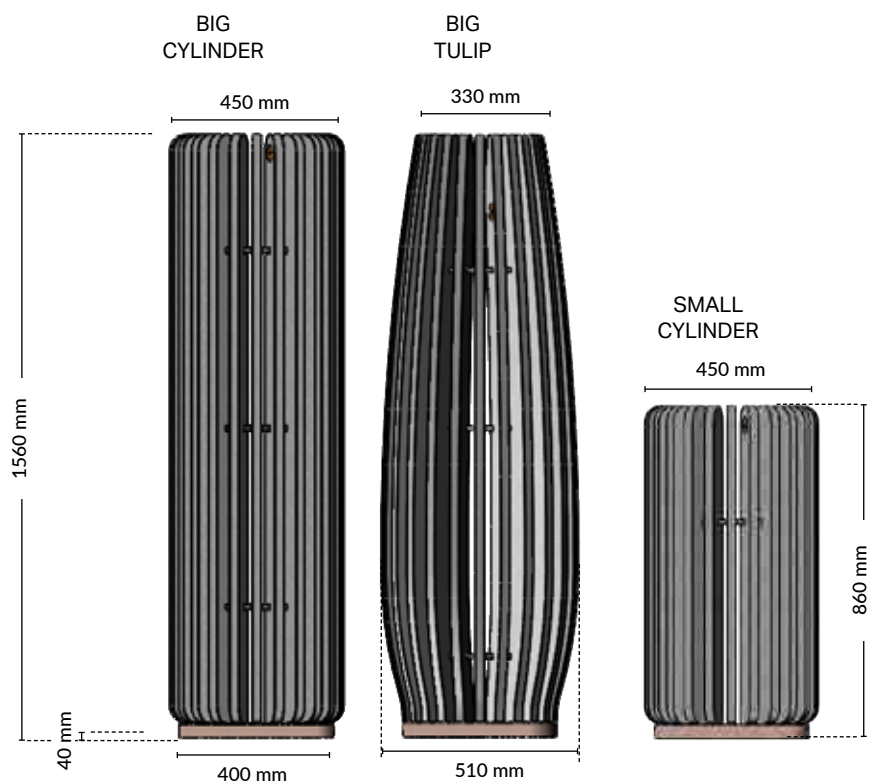

Totem 1560 mm :

Opaline polycarbonate tube Ø 80 mm - height 1400 mm

Energy class E - Led 35W IP20 - 3780 lumens - 4000 Kelvin - 20,000 hour

Totem 860 mm :

Opaline polycarbonate tube Ø 80 mm - height 700 mm

Energy class E - Led 15W IP20 - 1575 lumens - 3000 Kelvin - 20,000 hours

230Vac / 24Vdc power supply - EU plug (optional world)

Dimensions & Average weights

AVERAGE WEIGHTS (KG) WITHOUT PACKAGING	
BIG CYLINDER	17
BIG TULIP	17
SMALL CYLINDER	10