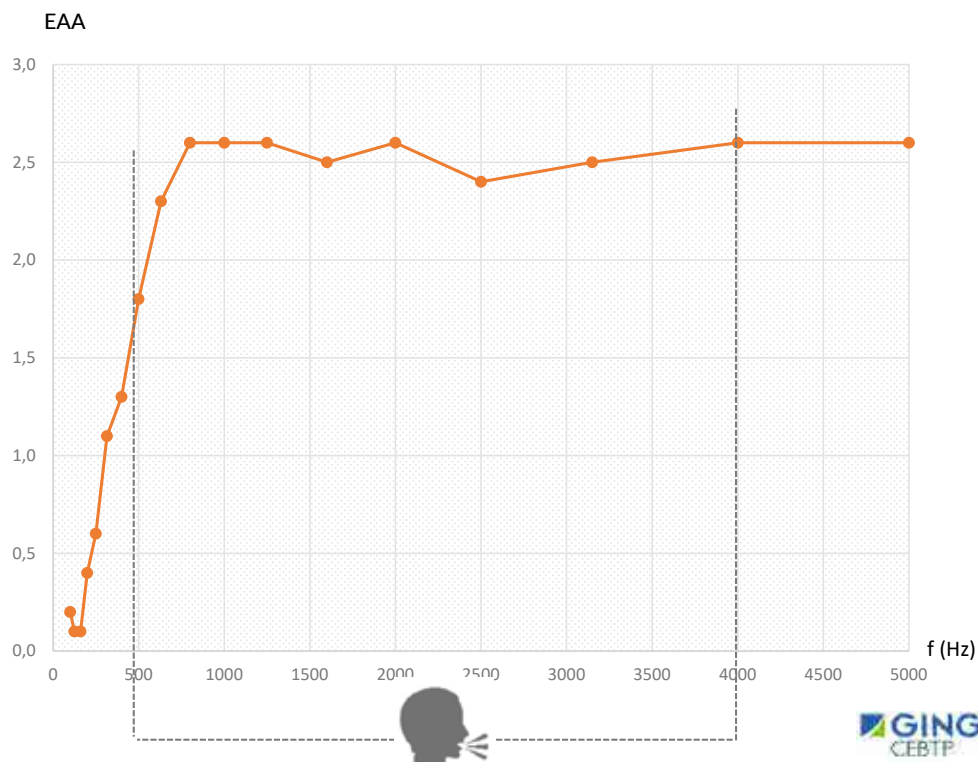

KINÔ

Acoustic totem

myo-solutions.com

Acoustic

The Equivalent Absorption Area (EAA) of an element (A) is expressed in sqm. It characterises the absorbcency of the element per frequency band: the higher the value, the greater the absorbcency of the element.

f (Hz)	AAE (m²) Totem KINÔ 1560 mm
100	0,2
125	0,1
160	0,1
200	0,4
250	0,6
315	1,1
400	1,3
500	1,8
630	2,3
800	2,6
1000	2,6
1250	2,6
1600	2,5
2000	2,6
2500	2,4
3150	2,5
4000	2,6
5000	2,6

NF EN ISO 354

Assembly

To allow careful assembly, myO products are delivered with: assembly instructions + a pair of cotton gloves.