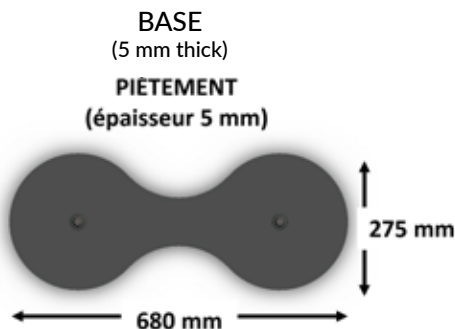

LUGN

Duo 360-Rotating screen

Whether in a trapezoid or rectangle shape, the DUO 360 works in identical pairs, of shape and color, slid onto a common base. The screen consists of a steel frame and an absorbent (± 35 mm) covered with a fleece fabric cover, closed by a fluorescent color zip. Raised by 100 mm on a narrower base, the screens pivot on themselves up to 360°.

FIXING	FINISHES
TO BE PLACED	FLEECE FABRIC IN TWIST MELANGE (Trevira CS) + COLORFULL ZIP
Stainless-steel base	Fabric: 7 colors / Zip: 2 colors (YELLOW/ORANGE)
9005 RAL	 TM 60021 ZIP jaune TM 62066 ZIP jaune TM 67004 ZIP jaune TM 65018 ZIP jaune TM 61104 ZIP orange TM 64013 ZIP orange TM 60076 ZIP orange

Dimensions & Average weights

DUO 360 = 2 SCREENS + BASE (7KG)	AVERAGE WEIGHTS (KG) WITHOUT PACKAGING
Rectangle	19
Trapeze	19

Unique base narrower than the two acoustic screens it accommodates for easier circulation around the Duo 360.