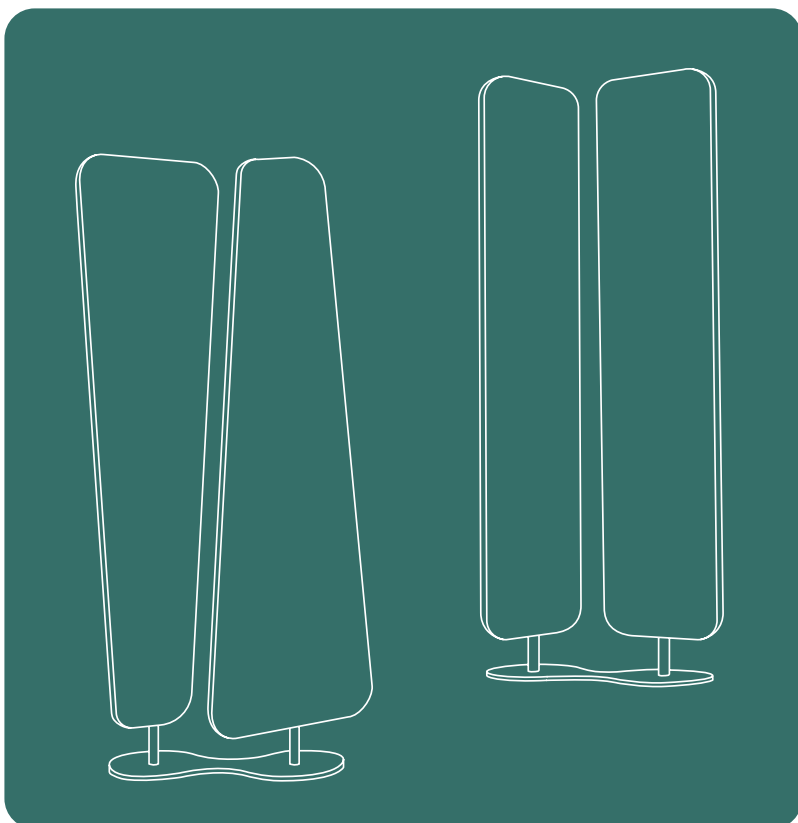

LUGN

Duo 360-Rotating screen

myo

AESTHETIC BENEFITS

2 shapes: trapezoid or rectangle
Original finish: fluorescent color zip
Easier circulation thanks to the base which is narrower than the panels
Change of cover possible

TECHNICAL BENEFITS

Certified acoustic performance:
Test report (EEA)
Rotation until 360°
Removable cover fabric
Transported flat packs
Ready to install
Product adaptation on demand

MYO_FP-05.2023

5-YEAR
Guarantee

Since 2019

LUGN

Duo 360-Rotating screen

Whether in a trapezoid or rectangle shape, the DUO 360 works in identical pairs, of shape and color, slid onto a common base. The screen consists of a steel frame and an absorbent (± 35 mm) covered with a fleece fabric cover, closed by a fluorescent color zip. Raised by 100 mm on a narrower base, the screens pivot on themselves up to 360°.