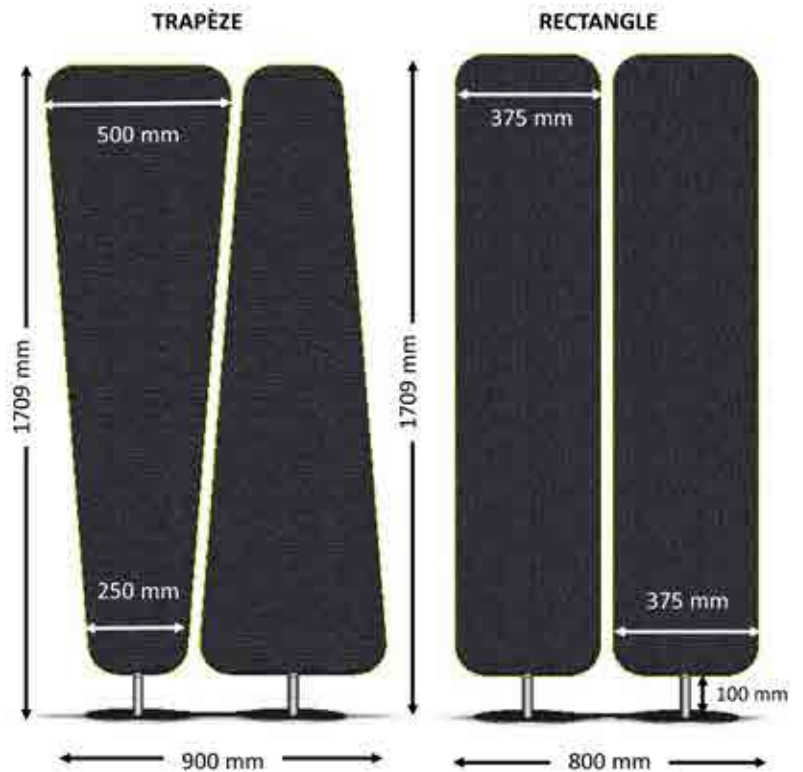

LUGN

Duo 360-Rotating screen

Whether in a trapezoid or rectangle shape, the DUO 360 works in identical pairs, of shape and color, slid onto a common base. The screen consists of a steel frame and an absorbent (± 35 mm) covered with a fleece fabric cover, closed by a fluorescent color zip. Raised by 100 mm on a narrower base, the screens pivot on themselves up to 360°.

FIXING	FINISHES
TO BE PLACED	FLEECE FABRIC IN TWIST MELANGE (Trevira CS) + COLORFULL ZIP
Stainless-steel base	Fabric: 7 colors / Zip: 2 colors (YELLOW/ORANGE)
9005 RAL	 TM 60021 ZIP jaune TM 62066 ZIP jaune TM 67004 ZIP jaune TM 65018 ZIP jaune TM 61104 ZIP orange TM 64013 ZIP orange TM 60076 ZIP orange

Dimensions & Average weights

DUO 360 = 2 SCREENS + BASE (7KG)	AVERAGE WEIGHTS (KG) WITHOUT PACKAGING
Rectangle	19
Trapeze	19

Unique base narrower than the two acoustic screens it accommodates for easier circulation around the Duo 360.