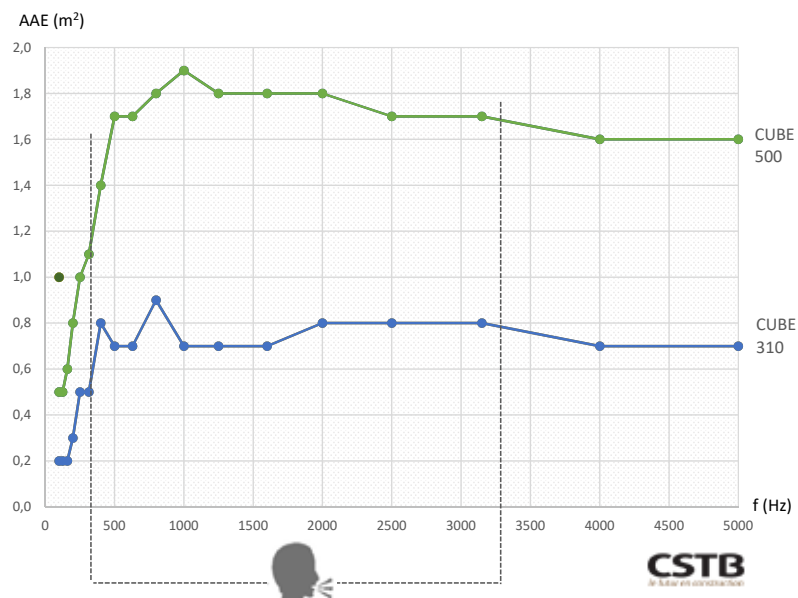

LUGN

Acoustic cube

The Lugn acoustic cube consists of an acoustic absorbent covered with a fabric cover. It's suspended by a cable from the ceiling.

FIXING	FABRIC FINISHES		
Vertical suspension	TWIST Trevira CS	TWIST MELANGE Trevira CS	HUSH 80% polyester 20% viscose
Single cable (height adjustable)	18 colors	17 colors	28 colors

Product Adaptation

A different finish in a fabric other than those offered by myO is possible after validation of the technical and dimensional characteristics.

The fixing kits can be adapted according to your installation constraints.

Acoustic

The Equivalent Absorption Area (EAA) of an element (A) is expressed in sqm. It characterises the absorbcy of the element per frequency band: the higher the value, the greater the absorbcy of the element.

f (Hz)	EAA (m²) CUBE	
	310	500
100	0,2	0,5
125	0,2	0,5
160	0,2	0,6
200	0,3	0,8
250	0,5	1,0
315	0,5	1,1
400	0,8	1,4
500	0,7	1,7
630	0,7	1,7
800	0,9	1,8
1000	0,7	1,9
1250	0,7	1,8
1600	0,7	1,8
2000	0,8	1,8
2500	0,8	1,7
3150	0,8	1,7
4000	0,7	1,6
5000	0,7	1,6

NF EN ISO 354