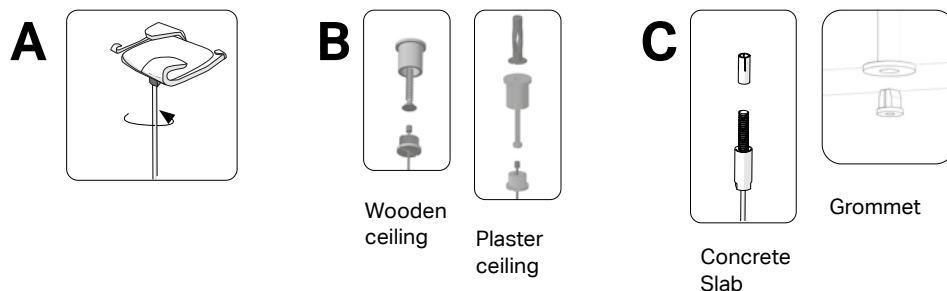

### Fixing systems

Provided cable length:  
1,5 to 2m

	FIXING SYSTEMS (references)	
<b>A</b>	False-ceiling (T24)*: KITCUBT24 Suspending objects on T24 is only allowed if the ceiling frame has been reinforced.	5 mn
<b>B</b>	Plaster or wood: KITCUBPB	10 mn
<b>C</b>	Concrete slab: KITCUBDAL	15 mn