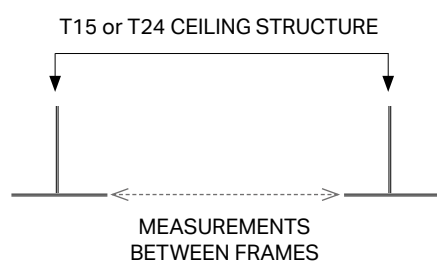

NF EN ISO 354

QUIETO

Ceiling Tile & Panel

myo-solutions.com

Fixing systems

Indicate dimensions when ordering.

		AVERAGE WEIGHTS (KG) Without packaging
QUIETO CEILING TILE		
	600x600 mm	1,2
	600x1200 mm	2,2
QUIETO CEILING PANEL		
	600x600 mm	1,6
	600x1200 mm	3