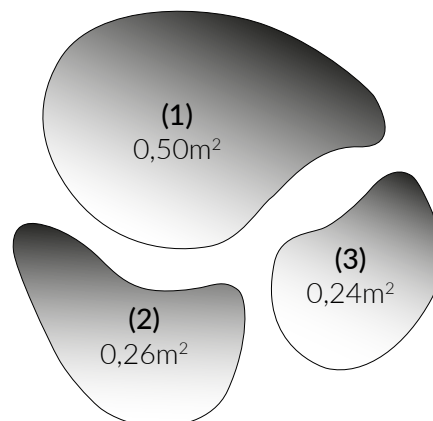

QUIETO

Petals kit

Easy to install, the QUIETO Petals kit brings a light and airy design to spaces while significantly reducing the reverberation of sound in the room. It is made up of acoustic panels cut from the same fabric color in 3 different sizes.

FIXINGS	FABRIC FINISHES			FIRE-RATED
Horizontal suspension	TWIST Trevira CS	TWIST MELANGE Trevira CS	HUSH 80% polyester 20% viscose	B-s2-d0 with Twist & Twist melange finishes
Cables (height adjustable)	18 colors	17 colors	28 colors	

Product Adaptation

A different finish in a fabric other than those offered by myO is possible after validation of the technical and dimensional characteristics.

Dimensions & Average weights

PETALS KIT = 3 ACOUSTIC PANELS		AVERAGE WEIGHTS (KG) Without packaging
1	±977*693 mm	1,6
2	±749*525 mm	0,8
3	±642*475 mm	0,6
Making a surface equivalent to ±1 m² ≈ surface of 3 standard ceiling panels		3

Thickness:
50 mm (±5 mm)