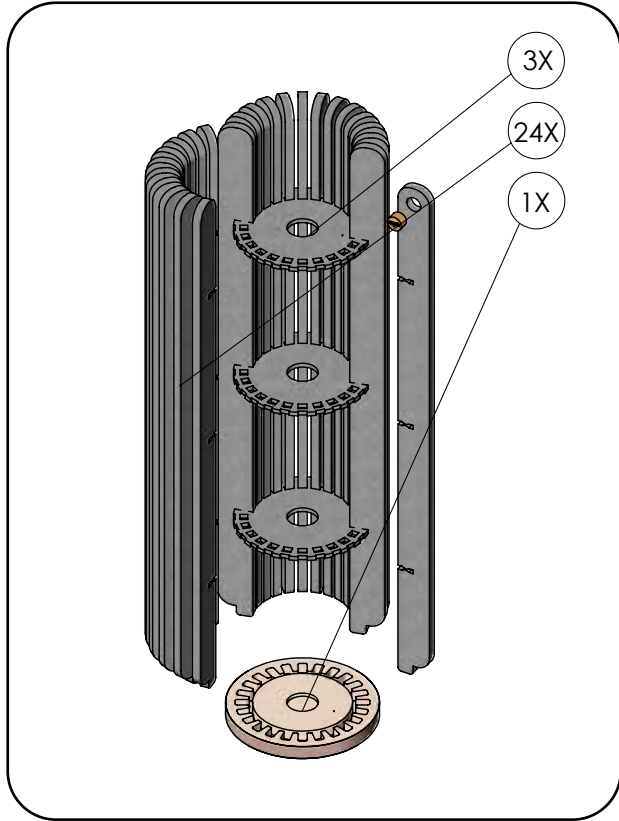

TOTEM 1560 mm

REF. NOT-TOTEMKINO_0521