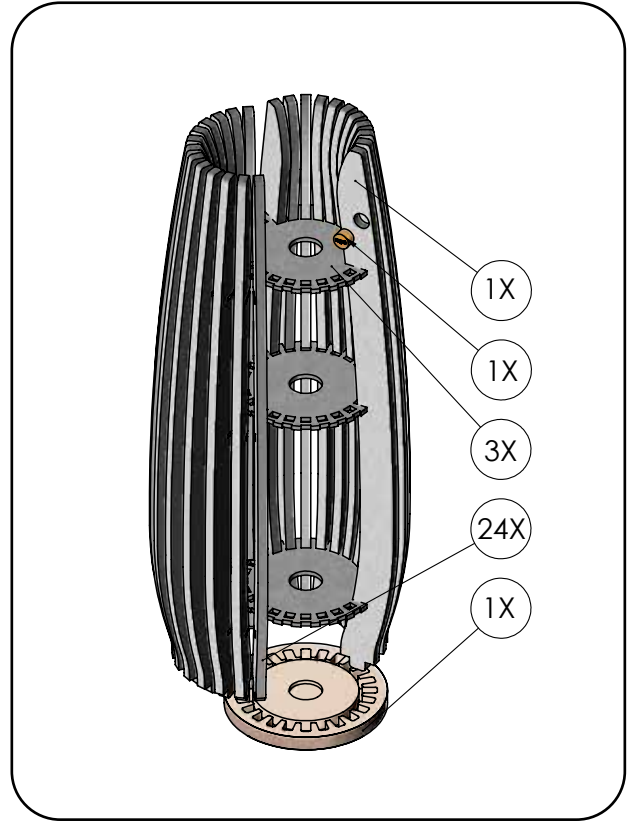

TOTEM 1560 mm

REF. NOT-TOTEMKINO_0521