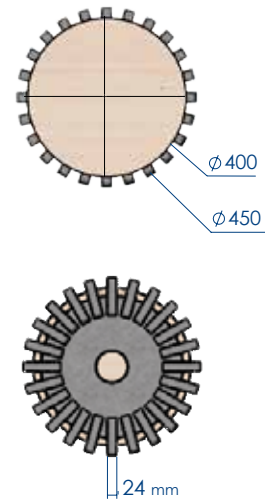

TOTEM 1560 mm

REF. NOT-TOTEMKINO_0521