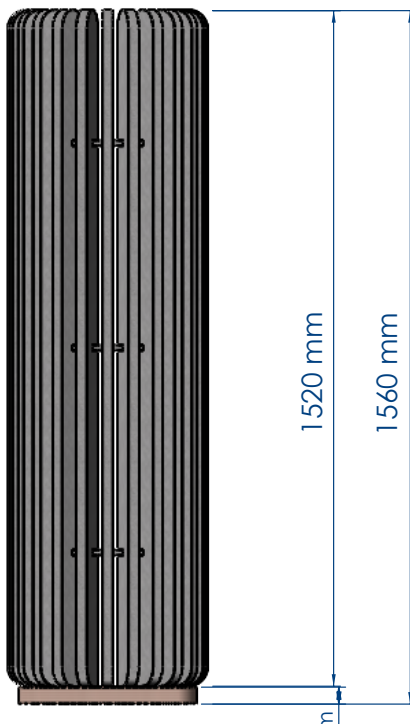

TOTEM 1560 mm

REF. NOT-TOTEMKINO_0521