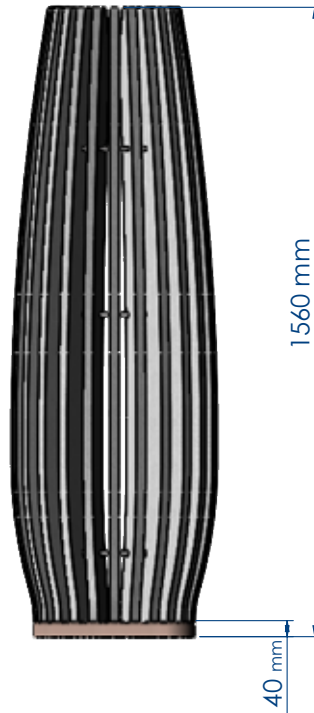

TOTEM 1560 mm

REF. NOT-TOTEMKINO_0521